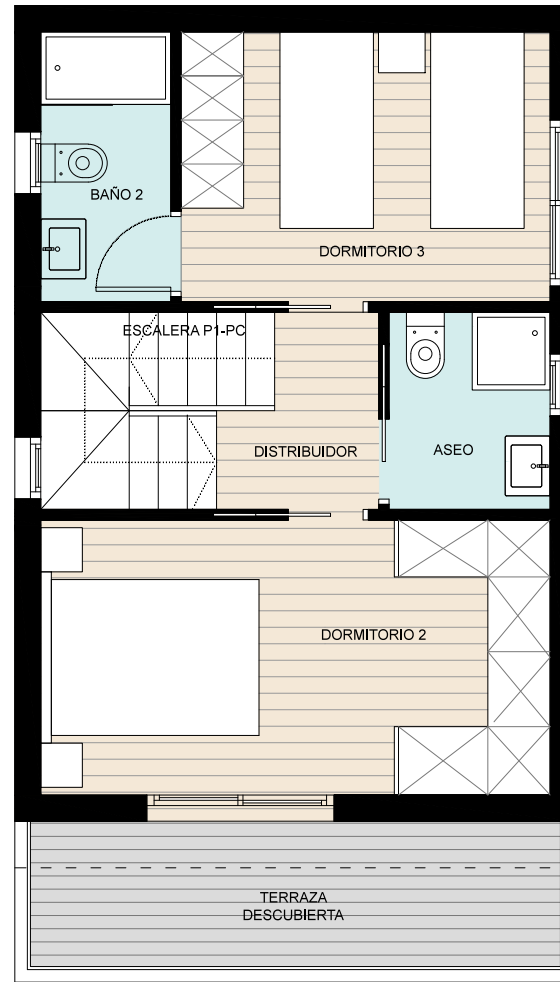

La Vista Boulevard

10 contemporary villas

PLANTA BAJA

PLANTA PRIMERA

PLANTA CUBIERTA

CUADRO DE SUPERFICIES

Sup. Total Construida Vivienda.....	101,90 m2
Sup. Terraza.....	7,14 m2
Sup. Solarium.....	32,40 m2

SUPERFICIE TOTAL.....141,44 m2

VILLA
MISTRAL
3Beds/3baths

COMMERCIAL PLANS. The information contained in the drawings may be subject to variations for commercial or legal technical reasons. The furniture included in the plans are merely informative.