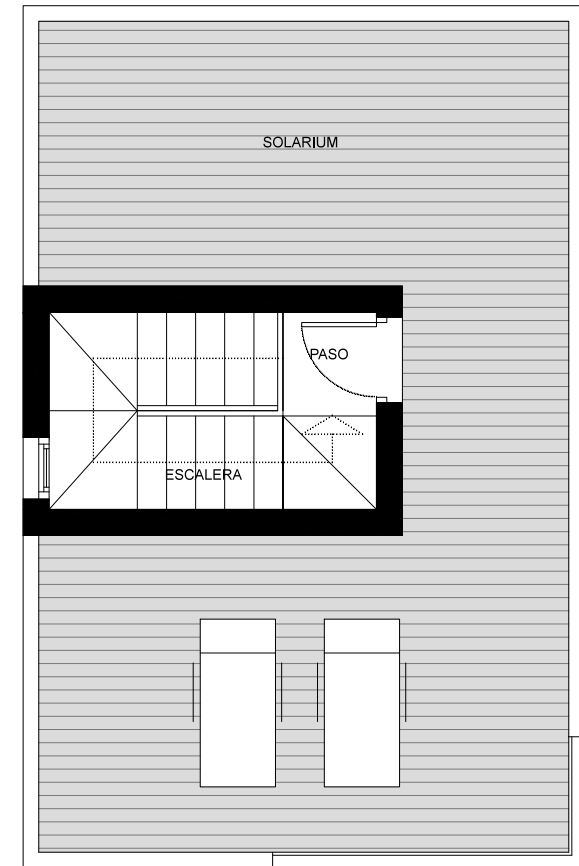

La Vista Boulevard

10 contemporary villas

PLANTA BAJA

PLANTA PRIMERA

PLANTA CUBIERTA

CUADRO DE SUPERFICIES

Sup. Total Construida Vivienda.....	101,90 m2
Sup. Terraza.....	7,14 m2
Sup. Solarium.....	32,40 m2

SUPERFICIE TOTAL.....141,44 m2

VILLA
MISTRAL
3Beds/3baths

COMMERCIAL PLANS. The information contained in the drawings may be subject to variations for commercial or legal technical reasons. The furniture included in the plans are merely informative.