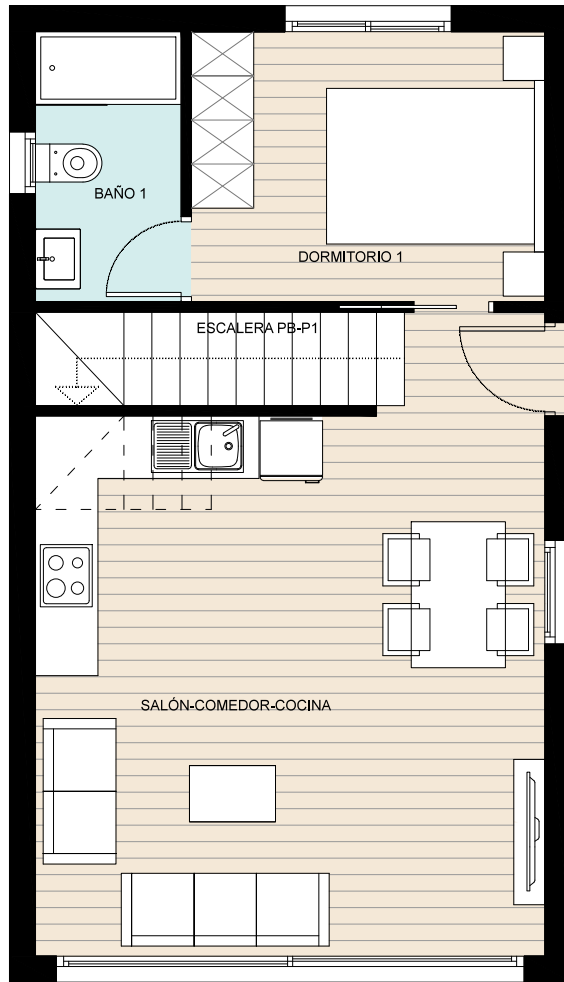

La Vista Boulevard

10 contemporary villas

PLANTA BAJA

PLANTA PRIMERA

PLANTA CUBIERTA

CUADRO DE SUPERFICIES

Sup. Total Construida Vivienda.....	101,90 m2
Sup. Terraza.....	7,14 m2
Sup. Solarium.....	32,40 m2

SUPERFICIE TOTAL.....141,44 m2

VILLA
MISTRAL
3Beds/3baths

COMMERCIAL PLANS. The information contained in the drawings may be subject to variations for commercial or legal technical reasons. The furniture included in the plans are merely informative.