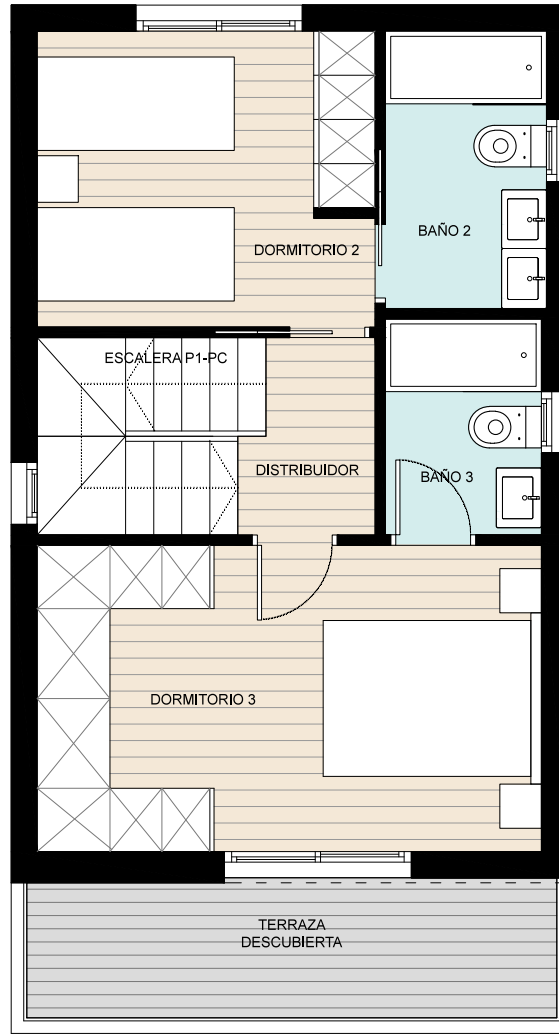

La Vista Boulevard

10 contemporary villas

PLANTA BAJA

PLANTA PRIMERA

PLANTA CUBIERTA

CUADRO DE SUPERFICIES

Sup. Total Construida Vivienda.....	105,05 m2
Sup. Terraza.....	6,78 m2
Sup. Solarium.....	33,28 m2

SUPERFICIE TOTAL.....145,11 m2

VILLA
LEVANTE +
3Beds/3baths

COMMERCIAL PLANS. The information contained in the drawings may be subject to variations for commercial or legal technical reasons. The furniture included in the plans are merely informative.