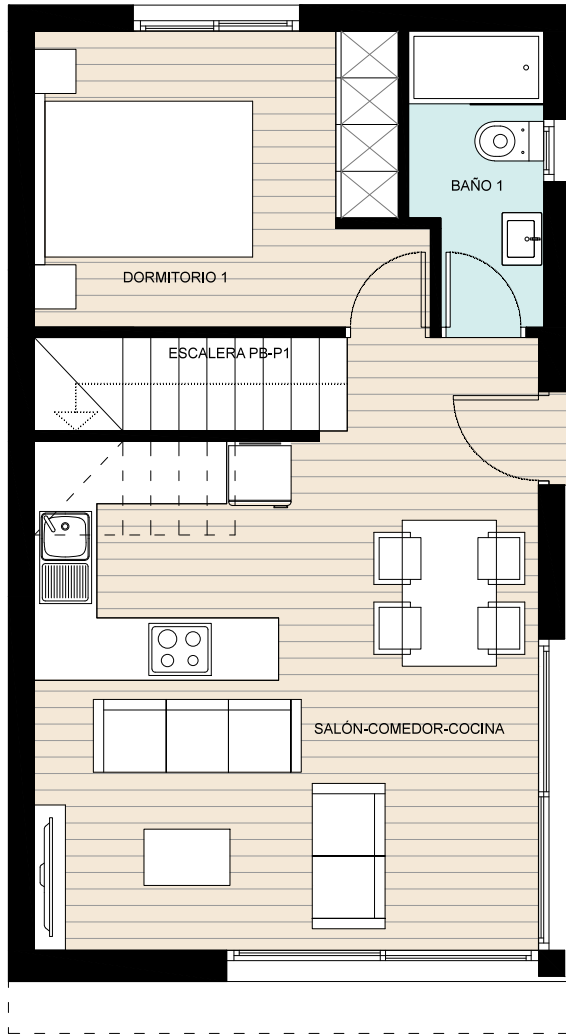

La Vista Boulevard

10 contemporary villas

PLANTA BAJA

PLANTA PRIMERA

PLANTA CUBIERTA

CUADRO DE SUPERFICIES

Sup. Total Construida Vivienda.....	105,05 m2
Sup. Terraza.....	6,78 m2
Sup. Solarium.....	33,28 m2

SUPERFICIE TOTAL.....145,11 m2

VILLA
LEVANTE +
3Beds/3baths

COMMERCIAL PLANS. The information contained in the drawings may be subject to variations for commercial or legal technical reasons. The furniture included in the plans are merely informative.