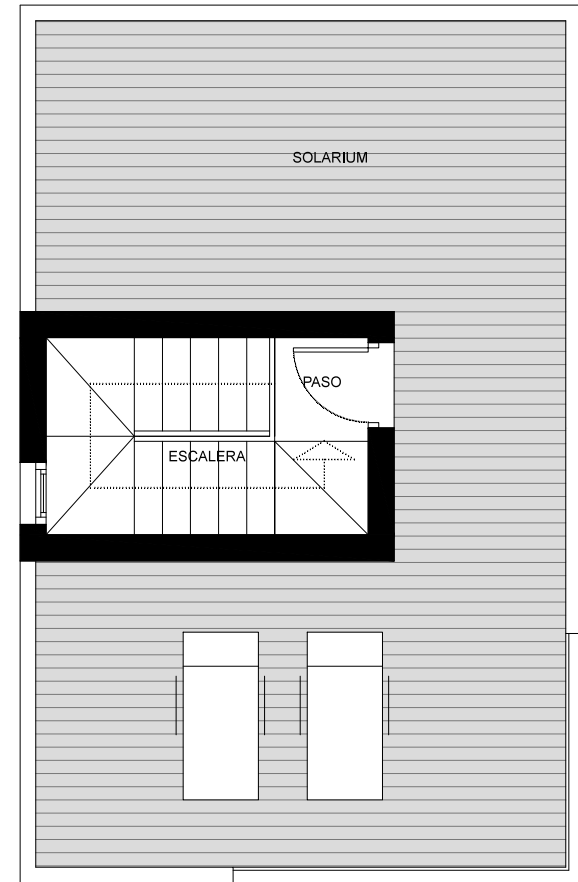

La Vista Boulevard

10 contemporary villas

PLANTA BAJA

PLANTA PRIMERA

PLANTA CUBIERTA

CUADRO DE SUPERFICIES

Sup. Total Construida Vivienda.....	105,05 m2
Sup. Terraza.....	6,78 m2
Sup. Solarium.....	33,28 m2

SUPERFICIE TOTAL.....145,11 m2

VILLA
LEVANTE +
3Beds/3baths

COMMERCIAL PLANS. The information contained in the drawings may be subject to variations for commercial or legal technical reasons. The furniture included in the plans are merely informative.