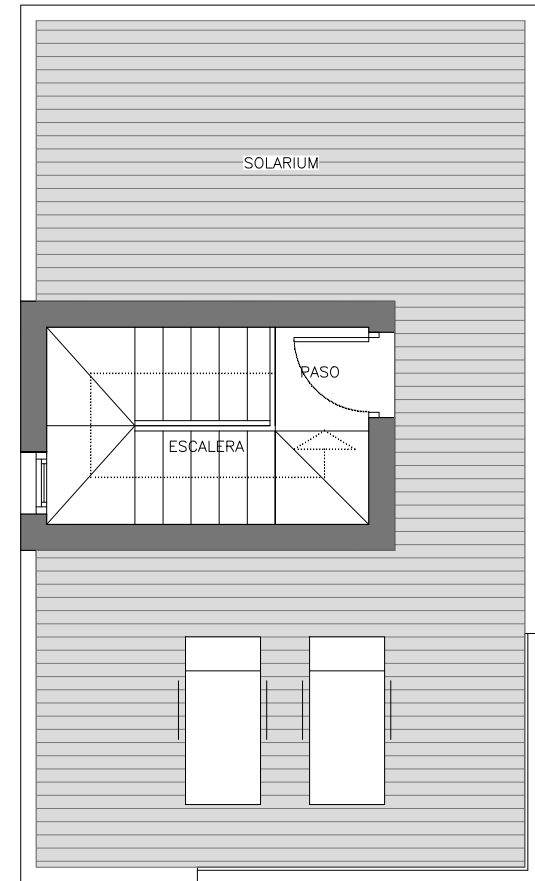

Lavista Boulevard

10 contemporary villas

PLANTA BAJA

PLANTA PRIMERA

PLANTA CUBIERTA

CUADRO DE SUPERFICIES

Sup. Total Construida Vivienda.....	97,90 m2
Sup. Terraza.....	4,80 m2
Sup. Solarium.....	30,02 m2

SUPERFICIE TOTAL.....132,72 m2

VILLA
LEVANTE
3Beds/3baths

COMMERCIAL PLANS. The information contained in the drawings may be subject to variations for commercial or legal technical reasons. The furniture included in the plans are merely informative.