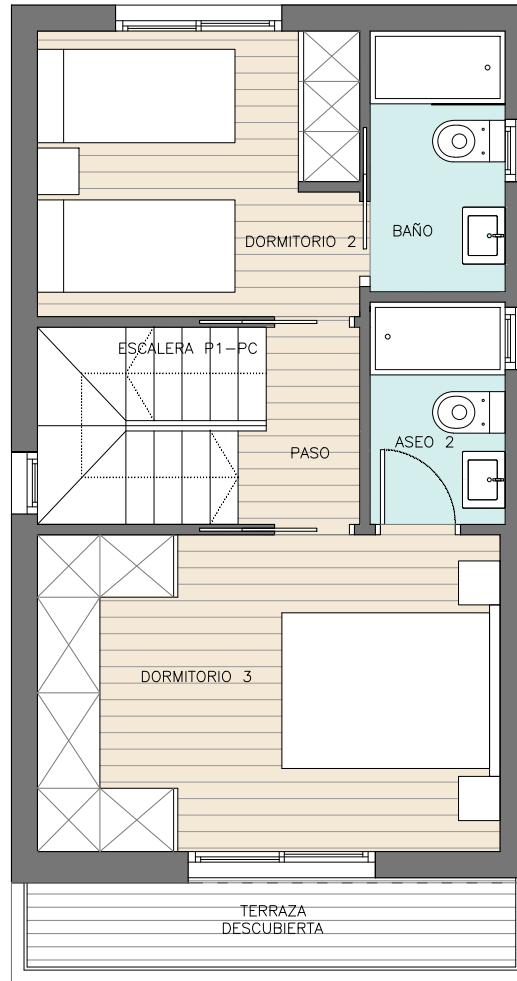

Lavista Boulevard

10 contemporary villas

PLANTA BAJA

PLANTA PRIMERA

PLANTA CUBIERTA

CUADRO DE SUPERFICIES

Sup. Total Construida Vivienda.....	97,90 m2
Sup. Terraza.....	4,80 m2
Sup. Solarium.....	30,02 m2

SUPERFICIE TOTAL.....132,72 m2

VILLA
LEVANTE
3Beds/3baths

COMMERCIAL PLANS. The information contained in the drawings may be subject to variations for commercial or legal technical reasons. The furniture included in the plans are merely informative.