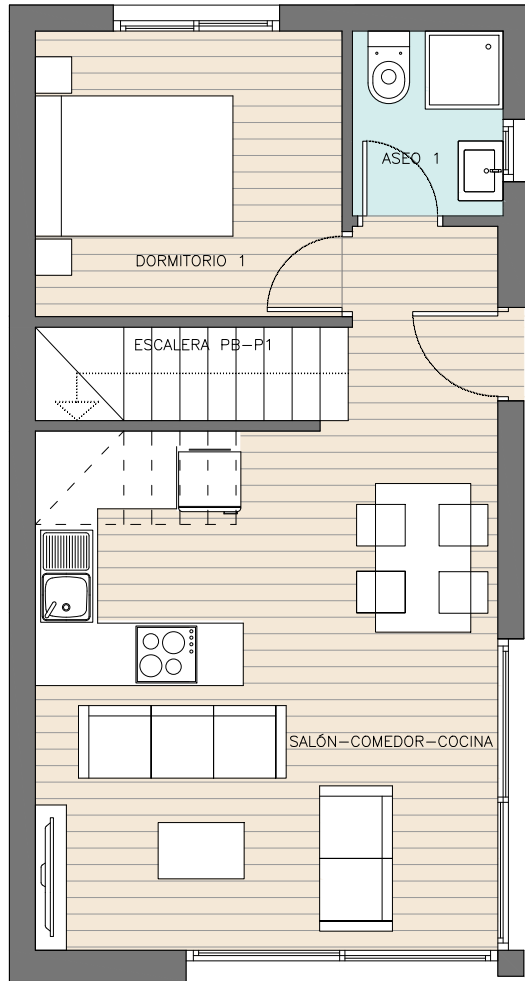

Lavista Boulevard

10 contemporary villas

PLANTA BAJA

PLANTA PRIMERA

PLANTA CUBIERTA

CUADRO DE SUPERFICIES

Sup. Total Construida Vivienda.....	97,90 m2
Sup. Terraza.....	4,80 m2
Sup. Solarium.....	30,02 m2

SUPERFICIE TOTAL.....132,72 m2

VILLA
LEVANTE
3Beds/3baths

COMMERCIAL PLANS. The information contained in the drawings may be subject to variations for commercial or legal technical reasons. The furniture included in the plans are merely informative.